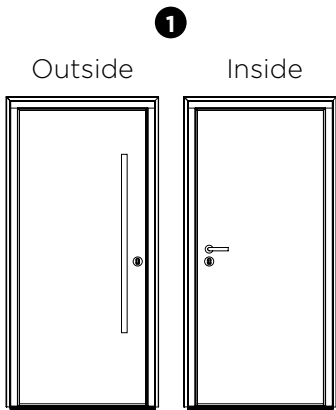

SFG7

SFG8

Available in Anthracite grey and Light grey only.

Door: SFG7 in Anthracite grey

Handle Options

Option 1

Outside - bar handle
+ round escutcheon plate

Inside - Karcher lever handle
+ round escutcheon plate

Option 2

Outside - finger pull handle
+ round escutcheon plate

Inside - Karcher lever handle
+ round escutcheon plate

Option 3

Outside - Karcher lever handle
+ round escutcheon plate

Inside - Karcher lever handle
+ round escutcheon plate

Please note: The Silka range is available with the waist high locking system only

**Finger pull handle
+ round escutcheon plate:**
(thumbturn available)

Karcher lever handle

**Chamfered
Door
Frame**