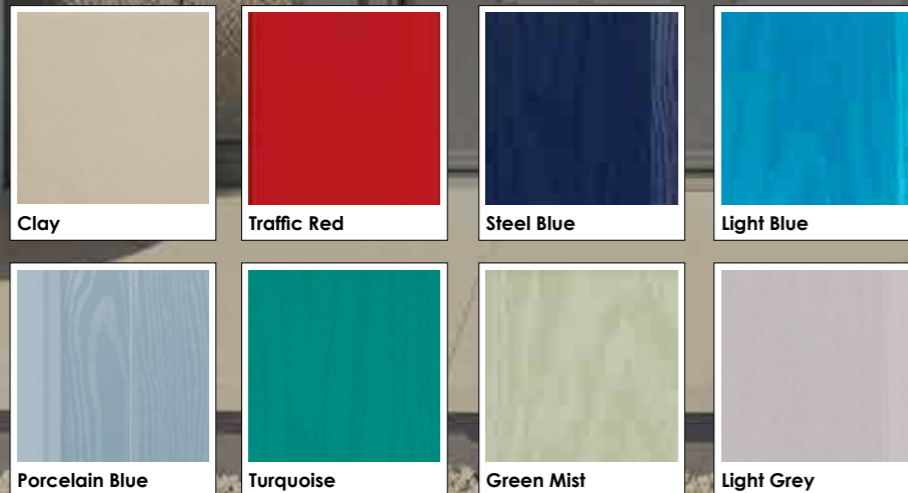

Gold

Satin

White

Scroll*

Bronze

Chrome

Satin Silver

Antique Black

* Scroll, Slimline and Urn available in all the same colours as Contemporary

Colour palette

Standard Residence Colours - Grained

Standard Residence Colours - Smooth

Premium Colours

We have selected a range of colours and shades to suit different architectural periods and individual choices. This inspirational colour palette will transform your home, creating the kerb appeal you desire, make your Residence Collection Door by Apeer to suit you and your home.