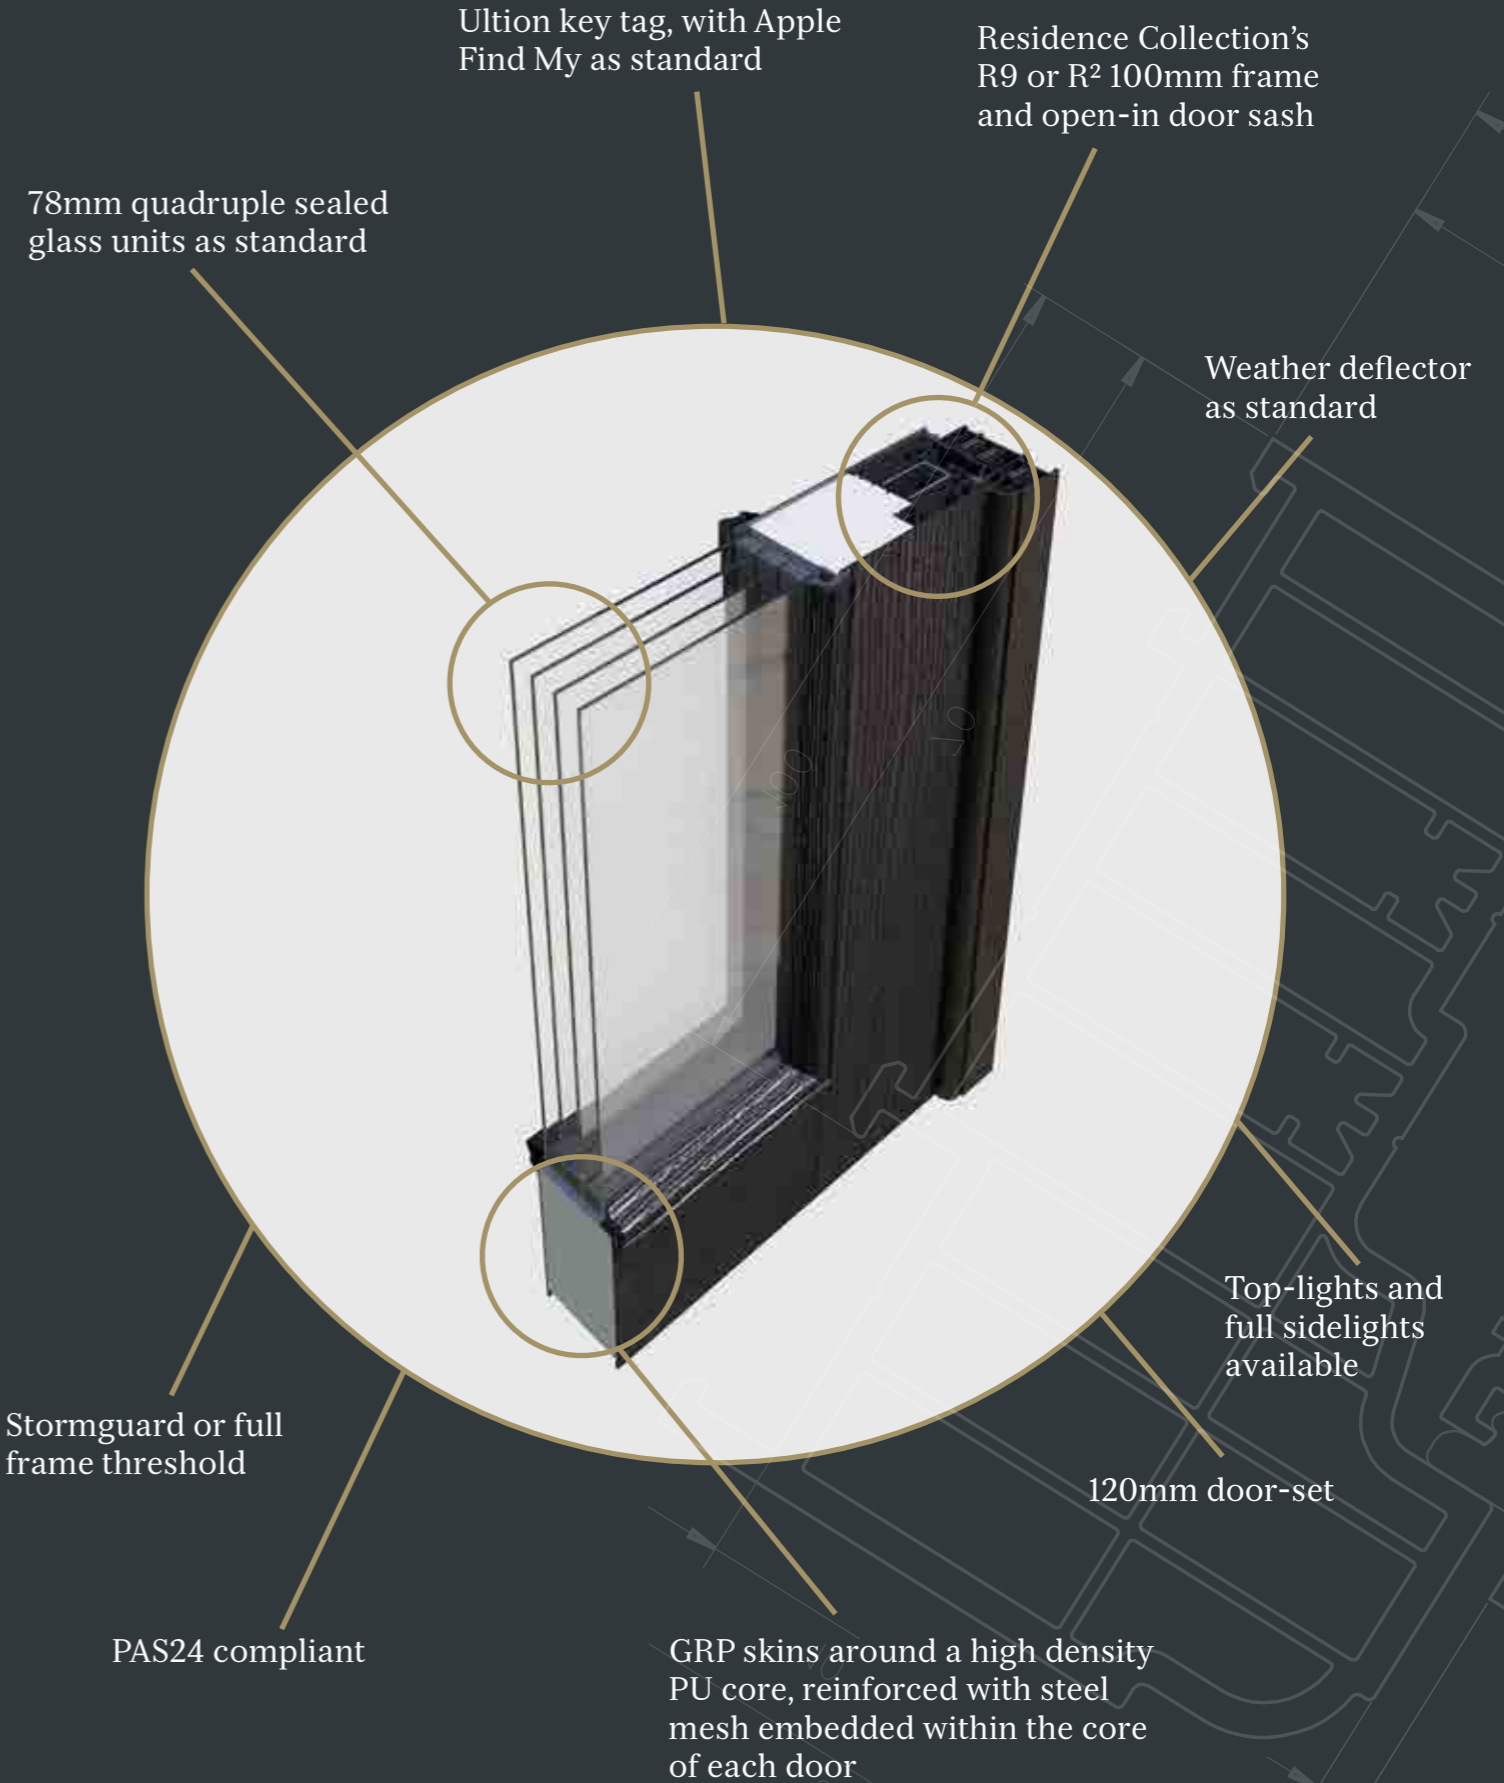

Superior performance, beautifully designed

A total of twenty designs have been chosen, including a beautiful Heart concept door that is designed to give a nod to the stunning timber alternative homes that The Residence Collection embodies with their windows.

The new door by Apeer, including the key elements of design and performance is presented as 120mm front-to-back format, including traditional, contemporary and stable door designs, with 78mm quadruple sealed glass units as standard. Construction will be of GRP skins around a high density PU core, reinforced with steel plates embedded within the core of each door.

Every door, including skins and glass units, will be manufactured by Apeer at their 120,000 feet² Ballymena factory.