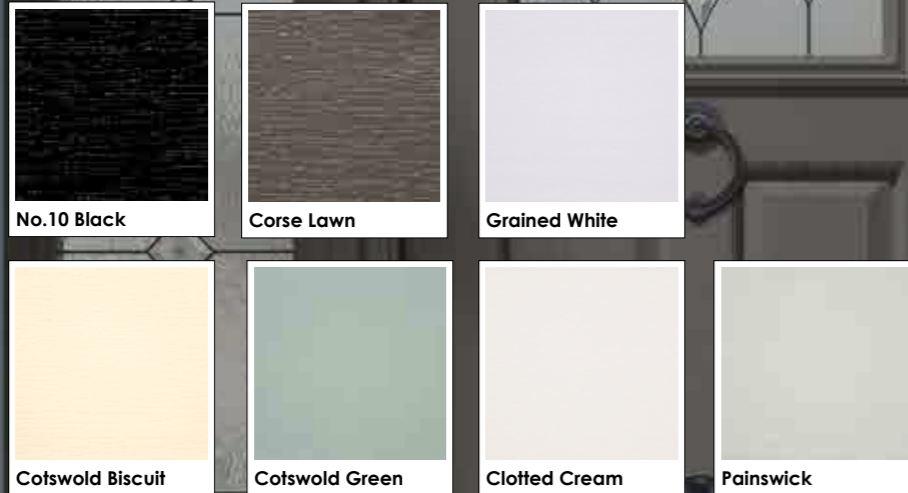

Gold

Satin

White

Scroll*

Bronze

Chrome

Satin Silver

Antique Black

Black

Lionshead

Bronze

Chrome

Gold

White

Slimline*

Chrome

* Scroll, Slimline and Urn available in all the same colours as Contemporary

Colour palette

Standard Residence Colours - Grained

Standard Residence Colours - Smooth

Premium Colours

We have selected a range of colours and shades to suit different architectural periods and individual choices. This inspirational colour palette will transform your home, creating the kerb appeal you desire, make your Residence Collection Door by Apeer to suit you and your home.