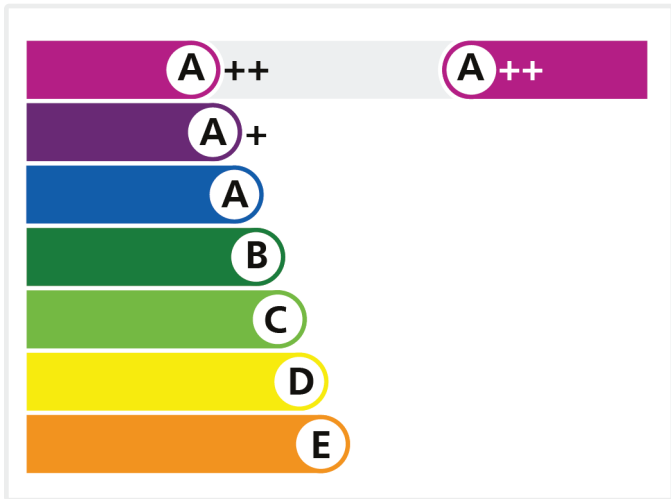

Proven Performance.

Energy Door

New World Developments Ltd

Partially Glazed Pedestrian

Apeer 70 / Accessible /
Contemporary Door

Licence No. D2259

Review Date: 31/12/2024

To verify this licence please visit [bfrc.org](https://www.bfrc.org)

This label is not a statutory requirement. It is a voluntary label provided as a customer service to allow consumers to make informed decisions on the energy performance of competing products.

© Only to be reproduced by permission of British Fenestration Rating Council Ltd