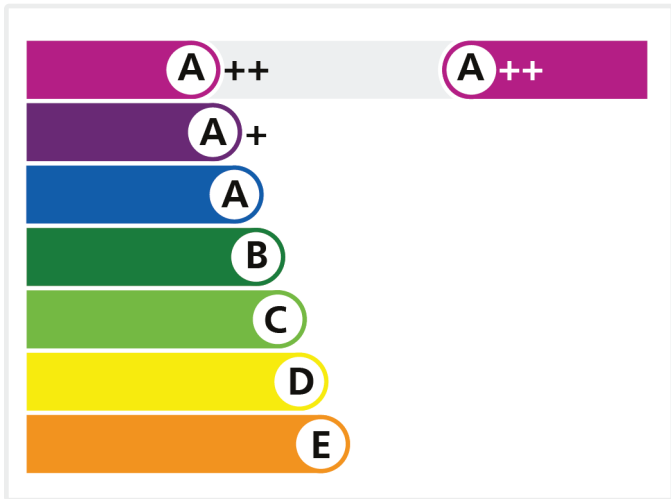

Proven Performance.

Energy Door

New World Developments Ltd

Unglazed Pedestrian

Apeer 70 / Accessible /
Contemporary Door

Licence No. D2260

Review Date: 31/12/2024

To verify this licence please visit [bfrc.org](https://www.bfrc.org)

This label is not a statutory requirement. It is a voluntary label provided as a customer service to allow consumers to make informed decisions on the energy performance of competing products.

© Only to be reproduced by permission of British Fenestration Rating Council Ltd